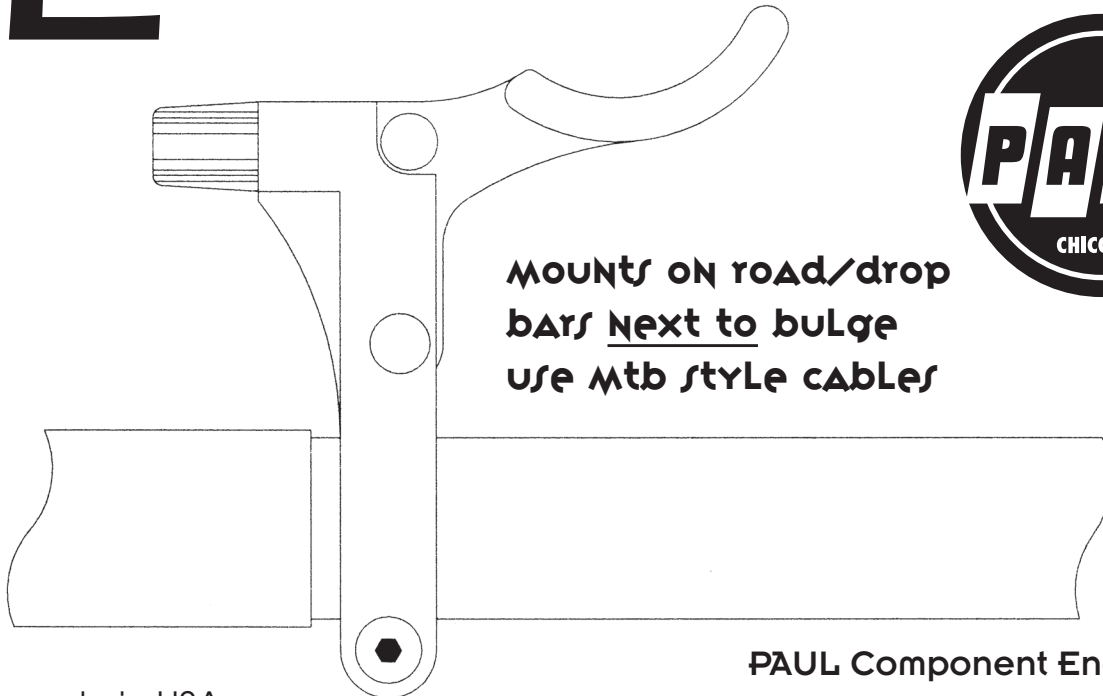

E - LEVER

23.8 mm

RIGHT

7/8"

LEFT

**MOUNTS ON road/drop
bars next to bulge
use mtb style cables**

made in USA

PAUL Component Engineering